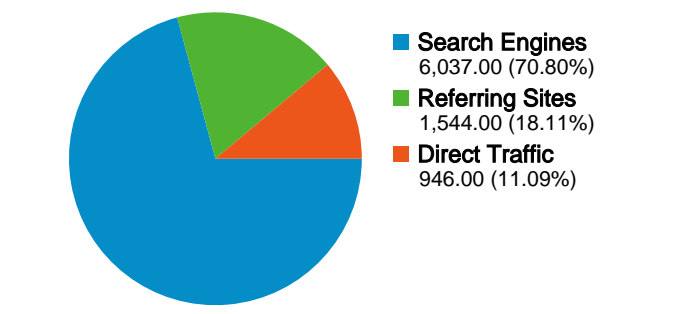

Site Usage

8,527 Visits

61.30% Bounce Rate

22,750 Pageviews

00:02:38 Avg. Time on Site

2.67 Pages/Visit

82.20% % New Visits

Visitors Overview

Visitors
7,303

Map Overlay world

Traffic Sources Overview

7,303 people visited this site

8,527 Visits

7,303 Absolute Unique Visitors

22,750 Pageviews

2.67 Average Pageviews

00:02:38 Time on Site

61.30% Bounce Rate

82.20% New Visits

Technical Profile

Browser	Visits	% visits	Connection Speed	Visits	% visits
Internet Explorer	4,309	50.53%	DSL	3,625	42.51%
Firefox	3,286	38.54%	Unknown	3,401	39.89%
Safari	624	7.32%	OC3	694	8.14%
Opera	136	1.59%	T1	445	5.22%
Chrome	128	1.50%	Dialup	293	3.44%