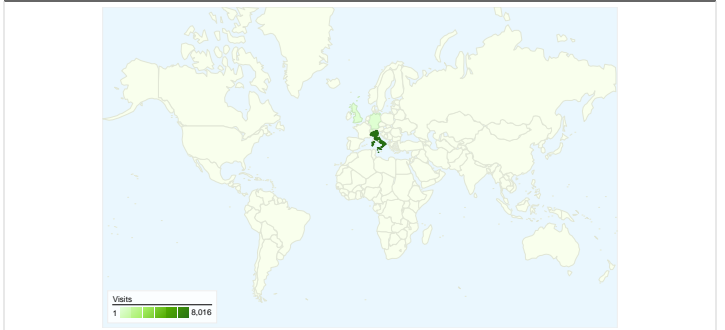

Site Usage

8,527 Visits

61.30% Bounce Rate

22,750 Pageviews

00:02:38 Avg. Time on Site

2.67 Pages/Visit

82.20% % New Visits

Visitors Overview

Visitors
7,303

Map Overlay world

Traffic Sources Overview

7,303 people visited this site

8,527 Visits

7,303 Absolute Unique Visitors

22,750 Pageviews

2.67 Average Pageviews