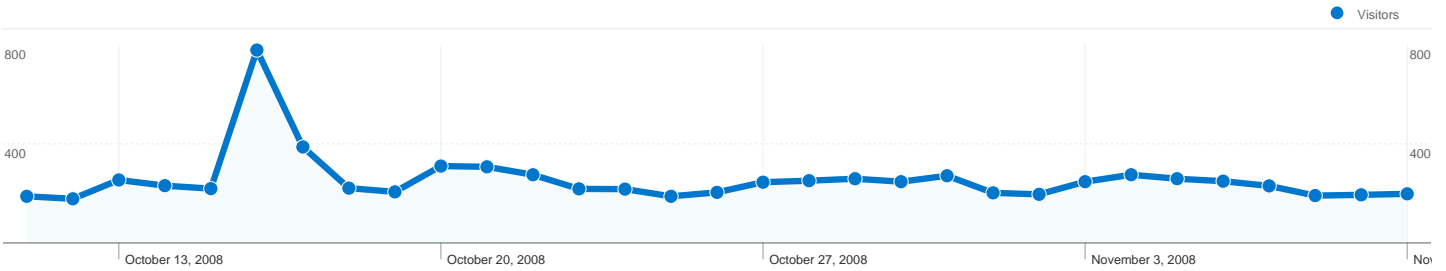

Site Usage

8,527 Visits

61.30% Bounce Rate

22,750 Pageviews

00:02:38 Avg. Time on Site

2.67 Pages/Visit

82.20% % New Visits

Visitors Overview

Visitors
7,303

Map Overlay world

Traffic Sources Overview

7,303 people visited this site

8,527 Visits

7,303 Absolute Unique Visitors

22,750 Pageviews

2.67 Average Pageviews

00:02:38 Time on Site

61.30% Bounce Rate

82.20% New Visits

Technical Profile

Browser	Visits	% visits	Connection Speed	Visits	% visits
Internet Explorer	4,309	50.53%	DSL	3,625	42.51%
Firefox	3,286	38.54%	Unknown	3,401	39.89%
Safari	624	7.32%	OC3	694	8.14%
Opera	136	1.59%	T1	445	5.22%
Chrome	128	1.50%	Dialup	293	3.44%