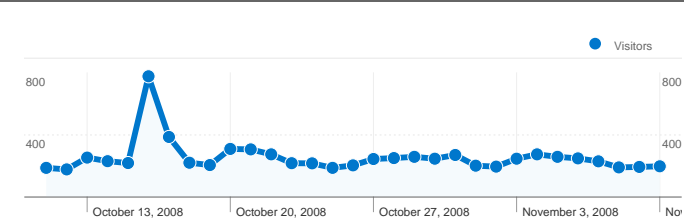

Site Usage

8,527 Visits

61.30% Bounce Rate

22,750 Pageviews

00:02:38 Avg. Time on Site

2.67 Pages/Visit

82.20% % New Visits

Visitors Overview

Visitors
7,303

Map Overlay world

Traffic Sources Overview

7,303 people visited this site

8,527 Visits

7,303 Absolute Unique Visitors

22,750 Pageviews

2.67 Average Pageviews